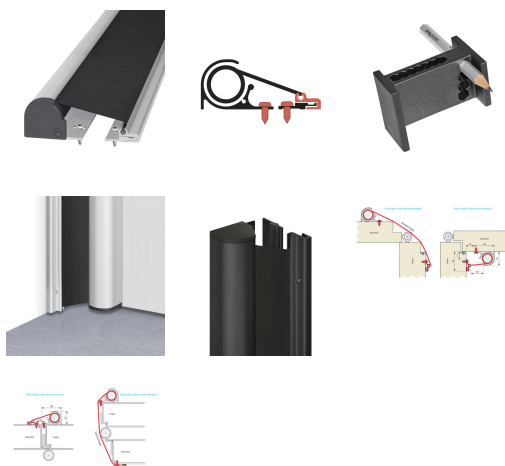

Technical data

Material	Housing: aluminium, cloth: Synthetic fibre
Length	min. 310 mm to max. 2500 mm
Can be shortened	no
Draw out length	260 mm or 330 mm
Length	1925 mm
Version	Standard length (1925 mm)
Surface	silver anodised EV1

Article number	F-6111
EAN	7612231028888