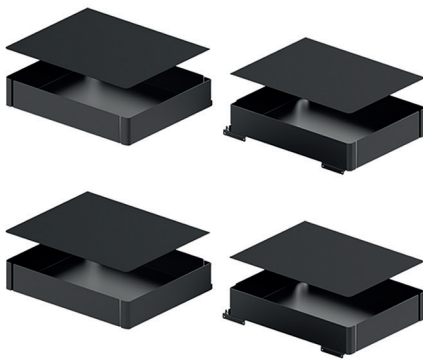

Centre upright

Set comprises:

- ▶ 1 centre upright, complete with runners, for use on left / right

| Front panel width mm | Order no. / Colour | | PU |
|----------------------|--------------------|------------|-------|
| | silver | anthracite | |
| 400 | 9 381 093 | 9 381 097 | 1 set |
| 450 | 9 381 094 | 9 381 098 | 1 set |
| 500 | 9 381 095 | 9 381 099 | 1 set |
| 600 | 9 381 096 | 9 381 100 | 1 set |

Sequence of movements (the fitting is usable for left and right)

Corner unit equipment

- ▶ Corner unit pull-out system
- ▶ Orta

Pull-out shelf set 400

- ▶ Clip on shelves for Orta centre upright
- ▶ Load capacity 7 kg per front pull-out shelf, 11 kg per rear pull-out shelf
- ▶ HDF panel (5 mm), white or anthracite
- ▶ Flat wire railing, steel

Set comprises:

- ▶ 2 clip on shelves, front
- ▶ 2 clip on shelves, rear

| Front panel width mm | Order no. / Colour | | PU |
|----------------------|-----------------------|------------|-------|
| | chrome plated / white | anthracite | |
| 400 | 9 381 109 | 9 381 113 | 1 set |
| 450 | 9 381 110 | 9 381 114 | 1 set |
| 500 | 9 381 111 | 9 381 115 | 1 set |
| 600 | 9 381 112 | 9 381 116 | 1 set |

Pull-out shelf set 200

- ▶ Clip on shelves for Orta centre upright
- ▶ Load capacity 7 kg per front pull-out shelf, 11 kg per rear pull-out shelf
- ▶ Steel pull-out shelf with anti slip mat
- ▶ Powder coated steel / plastic anthracite