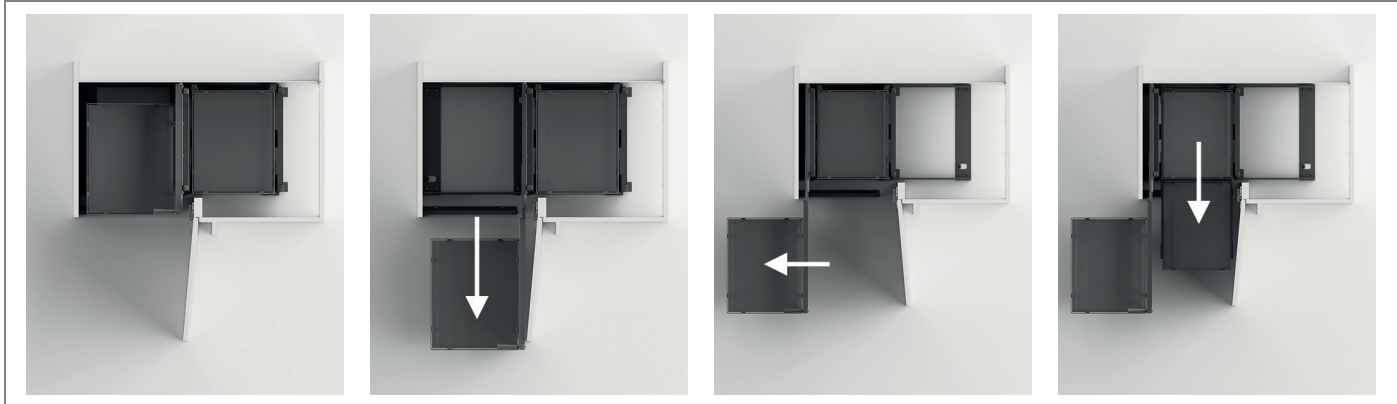

Corner unit equipment

- ▶ Corner unit pull-out system
- ▶ Orta

- ▶ Corner pull-out for installation behind hinged doors
- ▶ The rear shelves can be pulled out individually
- ▶ For corner units with 400, 450, 500 or 600 mm front width
- ▶ Centre upright suitable for left hand and right hand door mounting
- ▶ Complete with Silent System
- ▶ Please order matching clip on shelves and baskets separately
- ▶ Powder coated steel

Centre upright

Set comprises:

- ▶ 1 centre upright, complete with runners, for use on left / right

| Front panel width mm | Order no. / Colour | | PU |
|----------------------|--------------------|------------|-------|
| | silver | anthracite | |
| 400 | 9 381 093 | 9 381 097 | 1 set |
| 450 | 9 381 094 | 9 381 098 | 1 set |
| 500 | 9 381 095 | 9 381 099 | 1 set |
| 600 | 9 381 096 | 9 381 100 | 1 set |

Sequence of movements (the fitting is usable for left and right)

Corner unit equipment

- ▶ Corner unit pull-out system
- ▶ Orta

Pull-out shelf set 400

- ▶ Clip on shelves for Orta centre upright
- ▶ Load capacity 7 kg per front pull-out shelf, 11 kg per rear pull-out shelf
- ▶ HDF panel (5 mm), white or anthracite
- ▶ Flat wire railing, steel

Set comprises:

- ▶ 2 clip on shelves, front
- ▶ 2 clip on shelves, rear

| Front panel width mm | Order no. / Colour | | PU |
|----------------------|-----------------------|------------|-------|
| | chrome plated / white | anthracite | |
| 400 | 9 381 109 | 9 381 113 | 1 set |
| 450 | 9 381 110 | 9 381 114 | 1 set |
| 500 | 9 381 111 | 9 381 115 | 1 set |
| 600 | 9 381 112 | 9 381 116 | 1 set |