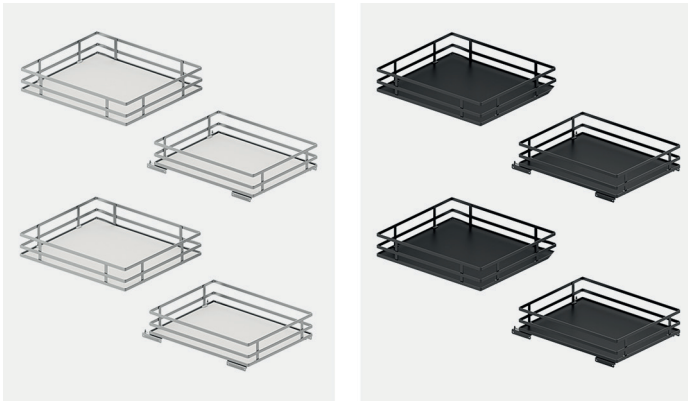

Corner unit equipment

- ▶ Corner unit pull-out system
- ▶ Orta

- ▶ Corner pull-out for installation behind hinged doors
- ▶ The rear shelves can be pulled out individually
- ▶ For corner units with 400, 450, 500 or 600 mm front width
- ▶ Centre upright suitable for left hand and right hand door mounting
- ▶ Complete with Silent System
- ▶ Please order matching clip on shelves and baskets separately
- ▶ Powder coated steel

Centre upright

Set comprises:

- ▶ 1 centre upright, complete with runners, for use on left / right

| Front panel width mm | Order no. / Colour | | PU |
|----------------------|--------------------|------------|-------|
| | silver | anthracite | |
| 400 | 9 381 093 | 9 381 097 | 1 set |
| 450 | 9 381 094 | 9 381 098 | 1 set |
| 500 | 9 381 095 | 9 381 099 | 1 set |
| 600 | 9 381 096 | 9 381 100 | 1 set |

Sequence of movements (the fitting is usable for left and right)

Corner unit equipment

- ▶ Corner unit pull-out system
- ▶ Orta

Pull-out shelf set 400

- ▶ Clip on shelves for Orta centre upright
- ▶ Load capacity 7 kg per front pull-out shelf, 11 kg per rear pull-out shelf
- ▶ HDF panel (5 mm), white or anthracite
- ▶ Flat wire railing, steel

Set comprises:

- ▶ 2 clip on shelves, front
- ▶ 2 clip on shelves, rear

| Front panel width mm | Order no. / Colour | | PU |
|----------------------|-----------------------|------------|-------|
| | chrome plated / white | anthracite | |
| 400 | 9 381 109 | 9 381 113 | 1 set |
| 450 | 9 381 110 | 9 381 114 | 1 set |
| 500 | 9 381 111 | 9 381 115 | 1 set |
| 600 | 9 381 112 | 9 381 116 | 1 set |