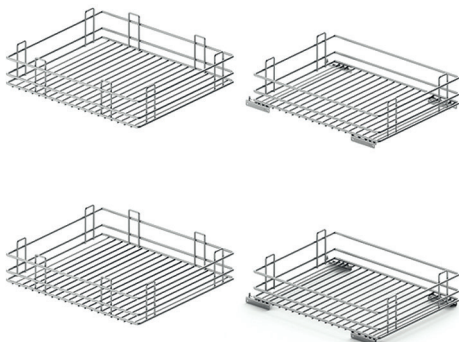

Basket set 100

- Clip on baskets for Orta centre upright
- Loading capacity 7 kg per front basket, 11 kg per rear basket
- Steel, chrome plated

Set comprises:

- 2 clip on baskets at front
- 2 clip on baskets at rear

Front panel width mm	Order no.	PU
400	9 381 101	1 set
450	9 381 102	1 set
500	9 381 103	1 set
600	9 381 104	1 set